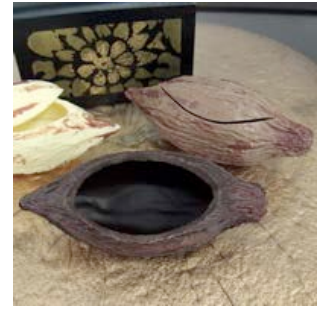

Chocolate Boxes Collection

All chocolate boxes are available in dark, milk, white chocolate

All chocolate boxes have a shelf life of 6 months

CBOX-3
Tree Bark Chocolate Box
120 grams
H: 8.5 cm; D: 11.5 cm.

CBOX-4
Octagonal Chocolate Box
100 grams
L: 9.8 cm; W: 9.8 cm; H: 8 cm.

CBOX-5
Chocolate Gift Box
135 grams
L: 11 cm; W: 11 cm; H: 6 cm.

CBOX-6
Chocolate Cocoa Pod Box
75 grams
L: 16 cm; D: 7 cm.

V-44
Heart Shaped Milk Chocolate Box with Roses
Approximate Size: 9 cm x 9 cm x 4 cm

V-45
Dark Heart Shaped Chocolate Box
Approximate Size: 10 cm x 10 cm x 4.5 cm;

V-43
Heart Shaped Milk Chocolate Box with Daisies
Approximate Size: 9 cm x 9 cm x 4 cm