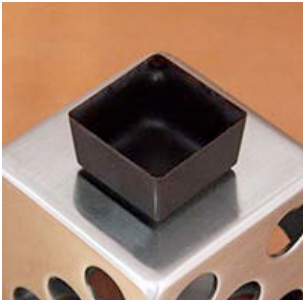

CC-5: Mini Chocolate Cone
 Diam.: 3 cm; H: 5 cm; 6 g
 72 pc per box

Chocolate Cups Collection

All products have a shelf life of 9 months, and are available in color of your choice.

CC-6d: Dark Chocolate Cup
Diam.: 3.7 cm; H: 1.5 cm; 3 g
60 pc per box

CC-7d: Dark Chocolate Cup
Diam.: 2.7 cm; H: 3 cm; 4 g
56 pc per box

CPS-1: Square Chocolate Cup
Size: 2.5 cm x 2.5 cm; 1.4 cm; 2.5 g
Minimum order 100 cups

CPS-2: Round Chocolate Cup
Diameter: 3.25 cm; H: 1.4 cm; 3.5 g
Minimum order 100 cups