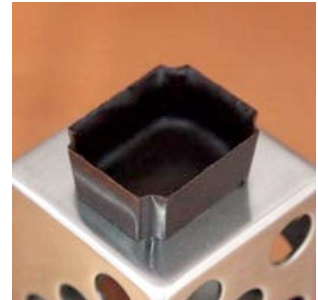

CC-5: Mini Chocolate Cone
 Diam.: 3 cm; H: 5 cm; 6 g
 72 pc per box

Chocolate Cups Collection

All products have a shelf life of 9 months, and are available in color of your choice.

CC-6d: Dark Chocolate Cup
Diam.: 3.7 cm; H: 1.5 cm; 3 g
60 pc per box

CC-7d: Dark Chocolate Cup
Diam.: 2.7 cm; H: 3 cm; 4 g
56 pc per box

CPS-1: Square Chocolate Cup
Size: 2.5 cm x 2.5 cm; 1.4 cm; 2.5 g
Minimum order 100 cups

CPS-2: Round Chocolate Cup
Diameter: 3.25 cm; H: 1.4 cm; 3.5 g
Minimum order 100 cups