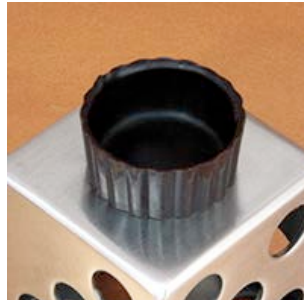

CC-5: Mini Chocolate Cone
 Diam.: 3 cm; H: 5 cm; 6 g
 72 pc per box

Chocolate Cups Collection

All products have a shelf life of 9 months, and are available in color of your choice.

CC-6d: Dark Chocolate Cup
Diam.: 3.7 cm; H: 1.5 cm; 3 g
60 pc per box

CC-7d: Dark Chocolate Cup
Diam.: 2.7 cm; H: 3 cm; 4 g
56 pc per box

CPS-1: Square Chocolate Cup
Size: 2.5 cm x 2.5 cm; 1.4 cm; 2.5 g
Minimum order 100 cups

CPS-2: Round Chocolate Cup
Diameter: 3.25 cm; H: 1.4 cm; 3.5 g
Minimum order 100 cups