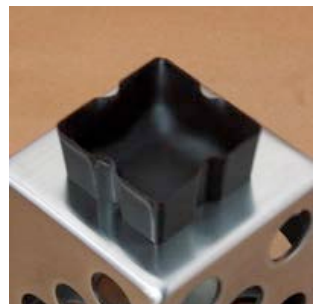

CC-5: Mini Chocolate Cone
 Diam.: 3 cm; H: 5 cm; 6 g
 72 pc per box

Chocolate Cups Collection

All products have a shelf life of 9 months, and are available in color of your choice.

CC-6d: Dark Chocolate Cup
Diam.: 3.7 cm; H: 1.5 cm; 3 g
60 pc per box

CC-7d: Dark Chocolate Cup
Diam.: 2.7 cm; H: 3 cm; 4 g
56 pc per box

CPS-1: Square Chocolate Cup
Size: 2.5 cm x 2.5 cm; 1.4 cm; 2.5 g
Minimum order 100 cups

CPS-2: Round Chocolate Cup
Diameter: 3.25 cm; H: 1.4 cm; 3.5 g
Minimum order 100 cups

CPS-3: Rectangular Chocolate Cup
Size: 3.5 x 2.8 cm; H: 1.4 cm; 3 g
Minimum order 100 cups

CPS-4: Teardrop Chocolate Cup
Size: 3 x 3 cm; H: 1.4 cm; 4 g
Minimum order 100 cups

CPS-5: Round Chocolate Cup
Diameter: 3.4 cm; H: 1.4 cm; 2.6 g
Minimum order 100 cups