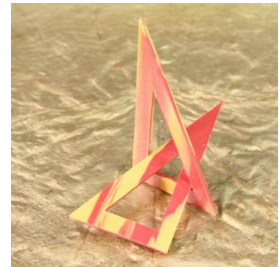

DC-79

Small Black and White Chocolate Cigarette

Size: 4 cm. 800 pc per box.
Shelf Life: 6 months

DC-80

Yellow and Red Chocolate Triangle Frame

Size: 6x11x12.5 cm.
Weight: 10 g.
100 pieces per box.
Shelf Life: 6 months

DC-105

Dark and Red Chocolate Triangle Frame Size:

4x8x9 cm.
Weight: 4 g.
150 pieces per box.
Shelf Life: 6 months

DC-106