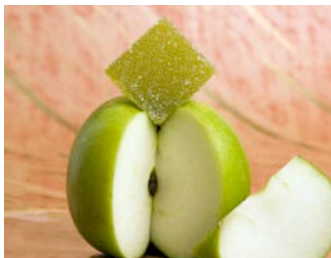

FJ-4bpc: Raspberry Fruit Jelly
2x2x1 cm; 8 grams
Minimum order: 256 pieces

FJ-7pc: Green Apple Fruit Jelly
3x3x1 cm; 14 grams; Minimum order: 144 pieces