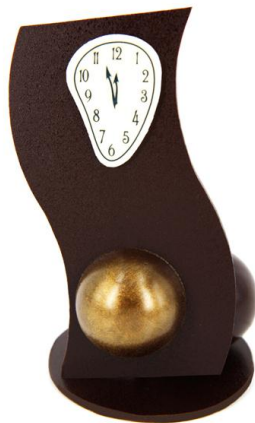

Chocolate Clock Catalog

CLOCK-1

White and dark chocolate clock

For delivery outside Bangkok the clock will be send separately in 3 parts to prevent breakage

Height: 10 cm; Width: 8 cm

Shelf Life: 6 months

X-27a

Small Chocolate Countdown Clock

For delivery outside Bangkok,
the clock will be send separately to prevent breakage

Weight: 45 g

Height: 10 cm; Width: 7 cm

Shelf Life: 6 months

X-27b

Large chocolate countdown clock

For delivery outside Bangkok,
the clock will be send separately to prevent breakage

Weight: 140 g

Height: 15 cm; Width: 9 cm

Shelf Life: 6 months