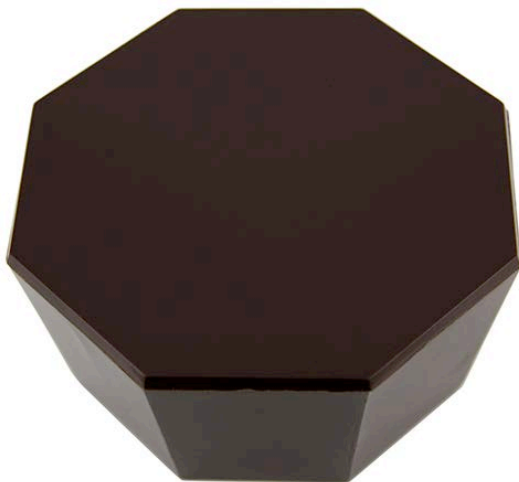

CHOCOBX-8
Octagonal dark chocolate box with flat cover
75 grams; L: 9.8 cm; W: 9.8; H: 5 cm.