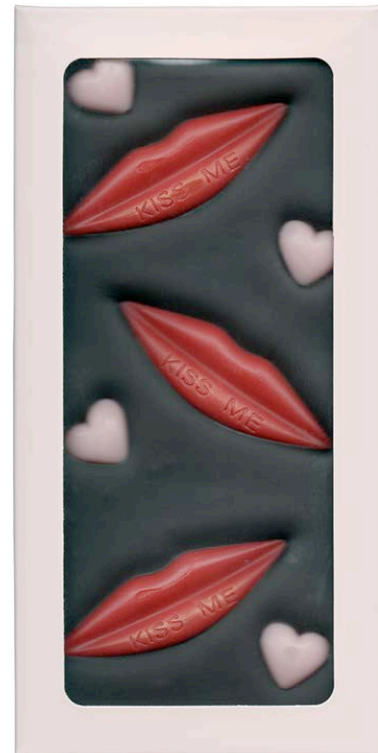

RAYONGILOVEYOU-1
I love you
Thai dark and white chocolate bar 80%
Single origin Rayong
Baht 55

RAYONGILOVEYOU-2
I love you
Thai dark and white chocolate bar 67%
Single origin Rayong
Baht 50

RAYONGILOVEYOU-3
I love you
Thai milk and white chocolate bar 49%
Single origin Rayong
Baht 45

Valentine's Day Chocolate Bar Collection

BAR-21
Duo of Dark Chocolate Bars with Hearts
Packaged in Pastel Pink Box with Window
Size: 15.9 x 7.8 cm; 80 g; Shelf Life: 12 months
Baht 85

BAR-22
Milk Chocolate Bars with Hearts
Packaged in Pastel Pink Box with Window
Size: 15.9 x 7.8 cm; 80 g; Shelf Life: 12 months
Baht 85

BAR-23
Duo of Dark and Milk Chocolate Bars with Hearts
Packaged in Pastel Pink Box with Window
Size: 15.9 x 7.8 cm; 80 g; Shelf Life: 12 months
Baht 85

BAR-20
Dark Chocolate Bar with Crunchy Pistachio Kiss Me Lips Packaged in
Pastel Pink Box with Window
Size: 15.9 x 7.8 cm; 140 g; Shelf Life: 3 months
Baht 120