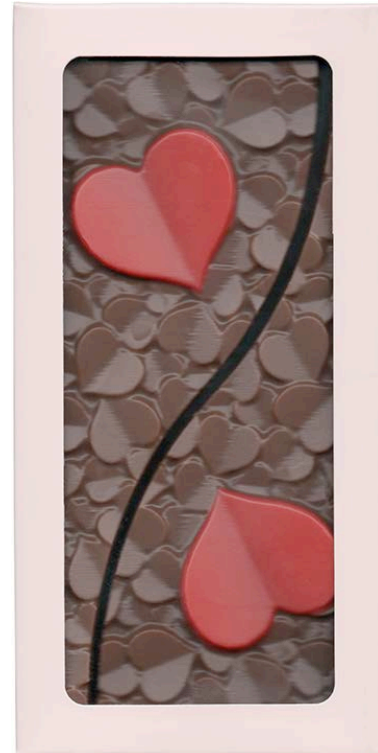

RAYONG CHOCOLATE

We are using single origin roasted cocoa nibs from Rayong to make our chocolates.
The chocolate is conched for 72 hours.

All Chocolate bars are packaged in a clear bag with adhesive strip
11.8 cm x 5 cm x 0.8 cm thickness; 45 grams; M.O.Q: 10 pieces
All Chocolate wishes bars have a shelf life of 12 months

RAYONGILOVEYOU-1
I love you
Thai dark and white chocolate bar 80%
Single origin Rayong
Baht 55

RAYONGILOVEYOU-2
I love you
Thai dark and white chocolate bar 67%
Single origin Rayong
Baht 50

RAYONGILOVEYOU-3
I love you
Thai milk and white chocolate bar 49%
Single origin Rayong
Baht 45

Valentine's Day Chocolate Bar Collection

BAR-21
Duo of Dark Chocolate Bars with Hearts
Packaged in Pastel Pink Box with Window
Size: 15.9 x 7.8 cm; 80 g; Shelf Life: 12 months
Baht 85

BAR-22
Milk Chocolate Bars with Hearts
Packaged in Pastel Pink Box with Window
Size: 15.9 x 7.8 cm; 80 g; Shelf Life: 12 months
Baht 85