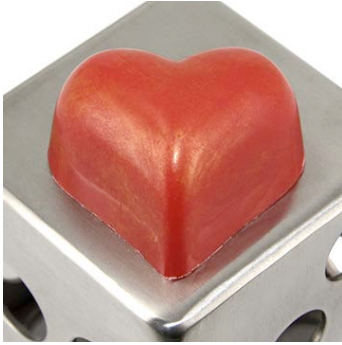

Valentine's Day Pralines Catalog, 2023

VCH-28

Red and Gold Heart Shaped Chocolate
with a dark Cherry Ganache Filling
12 g; 3.6 x 3.2 x 1.9 cm; Shelf life 45 days;
Minimum Order 40 pieces
Baht 15.4