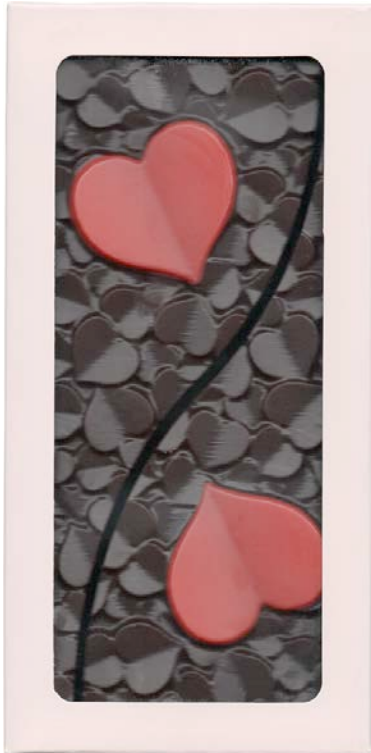

Valentine's Day Chocolate Bar Collection

BAR-21
Duo of Dark Chocolate Bars with Hearts
Packaged in Pastel Pink Box with Window
Size: 15.9 x 7.8 cm; 80 g; Shelf Life: 12 months
Baht 85