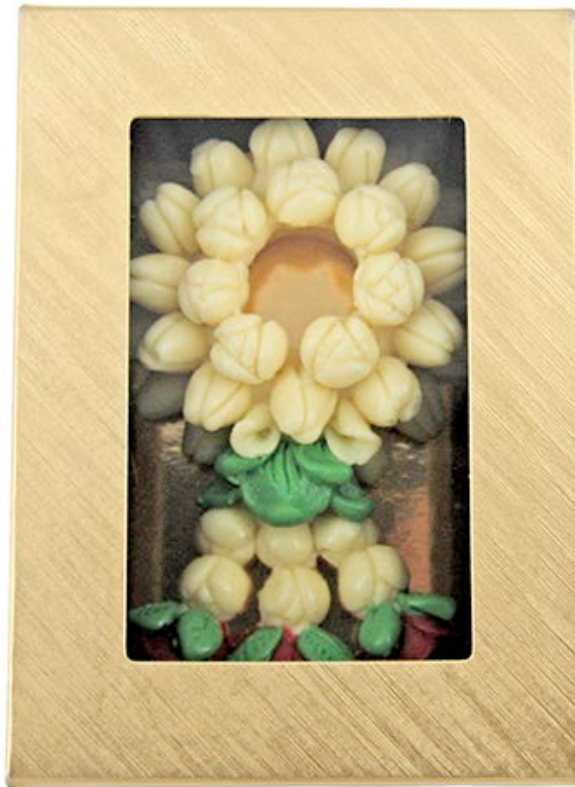

MD-18w

White chocolate oval
with happy mother's day graphic
3.5 x 2 cm; 50 pieces per box
Shelf life: 9 months

MD-18d

Dark chocolate oval
with happy mother's day graphic
3.5 x 2 cm; 50 pieces per box
Shelf life: 9 months

MD-19w

White chocolate oval
with ruk mae graphic
3.5 x 2 cm; 50 pieces per box
Shelf life: 9 months

MD-19d

Dark chocolate oval
with ruk mae graphic
3.5 x 2 cm; 50 pieces per box
Shelf life: 9 months

Thai Mother's Day Chocolate Catalog 2023

SONG-7
Colorful chocolate Pouang-Malai
6 cm x 10 cm; 60 g; Shelf life: 3 months

POUANGMALAI-1
Colorful chocolate Pouang-Malai
7.5 cm x 12.5 cm; 90 g; Shelf life: 3 months

SONG-9
Chocolate Pouang-Malai in Gold box
60 g; Shelf life: 3 months