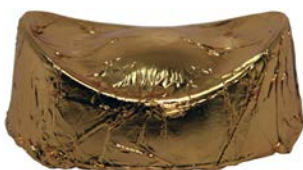

CNY-89d
Dark chocolate Jinbao with Yuzu praline
in Gold foil