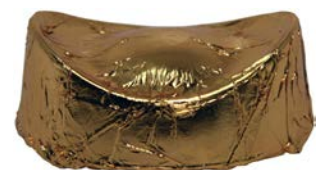

CNY-89m
Milk chocolate Jinbao with Gogi berry praline
in Gold foil