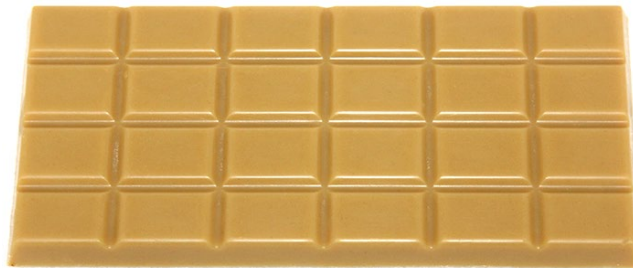

Christmas Chocolate Bars Catalog, 2024

XMASBARVEGAN-1

Vegan soya gold chocolate bar 32% wrapped in foil and packed in merry Christmas envelope
14.5 cm x 7 x 0.7 cm; 70 g. Minimum Order: 10 bars.
Shelf Life: 12 months