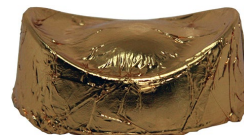

Chinese New Year Chocolate Catalog 2025, Year of The Snake

Plain Chocolate Jinbao Hand Wrapped in Gold Foil

4.2 cm x 2.5 cm; H: 1.8 cm; Approximate Weight: 10 grams; MOQ: 30 pieces

CNY-88d

Dark chocolate Jinbao in gold foil
Shelf Life: 9 months

CNY-88w

White chocolate Jinbao in gold foil
Shelf Life: 9 months

CNY-88m

Milk chocolate Jinbao in gold foil
Shelf Life: 9 months

CNY-89d

Dark chocolate Jinbao with Yuzu praline
in gold foil
Shelf Life: 3 months