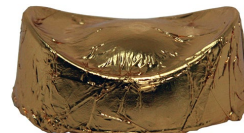

Chinese New Year Chocolate Catalog 2025, Year of The Snake

Plain Chocolate Jinbao Hand Wrapped in Gold Foil

4.2 cm x 2.5 cm; H: 1.8 cm; Approximate Weight: 10 grams; MOQ: 30 pieces

CNY-88d

Dark chocolate Jinbao in gold foil
Shelf Life: 9 months

CNY-88w

White chocolate Jinbao in gold foil
Shelf Life: 9 months

CNY-88m

Milk chocolate Jinbao in gold foil
Shelf Life: 9 months

CNY-89d

Dark chocolate Jinbao with Yuzu praline
in gold foil
Shelf Life: 3 months

CNY-89w

White chocolate Jinbao with black sesame
praline filling in gold foil
Shelf Life: 3 months

CNY-89m

Milk chocolate Jinbao with Gogi berry praline
in gold foil
Shelf Life: 3 months

To prevent the products to be damaged during transportation,
we will send the chocolates and the packaging separately to customers located outside Bangkok.

PCNY-89d

2 dark chocolate Jinbao with Yuzu praline
wrapped in gold foil and packaged in red and gold purse
Purse Size: 5 cm x 5 cm; Shelf Life: 3 months
MOQ: 10 purses

PCNY-89dm

2 milk chocolate Jinbao with Gogi berry praline filling
wrapped in gold foil and packaged in red and gold purse
Purse Size: 5 cm x 5 cm; Shelf Life: 3 months
MOQ: 10 purses