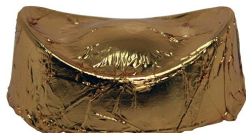

Chinese New Year Chocolate Catalog 2025, Year of The Snake

Plain Chocolate Jinbao Hand Wrapped in Gold Foil

4.2 cm x 2.5 cm; H: 1.8 cm; Approximate Weight: 10 grams; MOQ: 30 pieces

CNY-88d

Dark chocolate Jinbao in gold foil
Shelf Life: 9 months

CNY-88w

White chocolate Jinbao in gold foil
Shelf Life: 9 months

CNY-88m

Milk chocolate Jinbao in gold foil
Shelf Life: 9 months

CNY-89d

Dark chocolate Jinbao with Yuzu praline
in gold foil
Shelf Life: 3 months