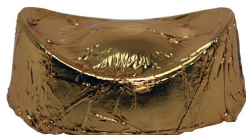

CNY-108

Red and Gold pouch with 4 milk chocolate caraquees 37% wrapped in gold foil with Happy Chinese New Year sticker
Pouch size: 10 cm x 12 cm; Shelf Life: 9 months
MOQ: 5 pouches

CNY-109

Red and Gold pouch with 2 dark and 2 milk chocolate caraquees wrapped in foil with Happy Chinese New Year sticker
Pouch size: 10 cm x 12 cm; Shelf Life: 9 months
MOQ: 5 pouches

Chinese New Year Chocolate Catalog 2025, Year of The Snake

Plain Chocolate Jinbao Hand Wrapped in Gold Foil

4.2 cm x 2.5 cm; H: 1.8 cm; Approximate Weight: 10 grams; MOQ: 30 pieces

CNY-88d

Dark chocolate Jinbao in gold foil
Shelf Life: 9 months