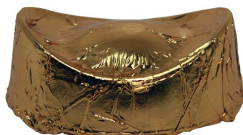

Chinese New Year Chocolate Catalog 2025, Year of The Snake

Plain Chocolate Jinbao Hand Wrapped in Gold Foil

4.2 cm x 2.5 cm; H: 1.8 cm; Approximate Weight: 10 grams; MOQ: 30 pieces

CNY-88d

Dark chocolate Jinbao in gold foil
Shelf Life: 9 months

CNY-88w

White chocolate Jinbao in gold foil
Shelf Life: 9 months

CNY-88m

Milk chocolate Jinbao in gold foil
Shelf Life: 9 months

CNY-89d

Dark chocolate Jinbao with Yuzu praline
in gold foil
Shelf Life: 3 months